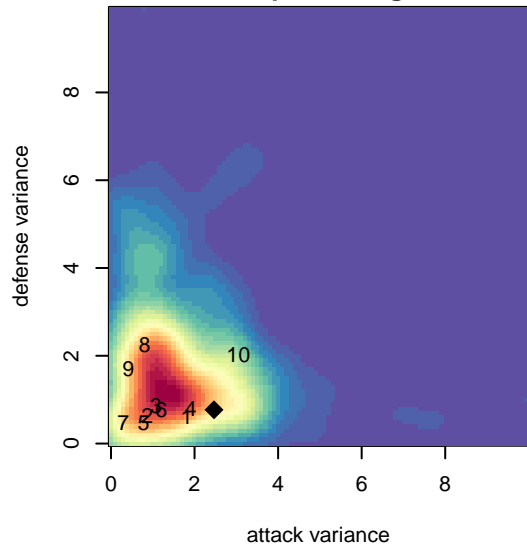

BYSL Elite United B01

Odyssey SC
Idaho Falls, ID
B01 total strength=1439
attack=12.08 defense=6.93

alt names used:

Venues played:
2016 Performance Cup U15/16B Silver
2016 Canyon Rim Classic U16-17B U17
2016 PVSC Spring Classic BU16
2016 PVSC Spring Classic BU17
2017 Yellowstone Cup U16

BYSL Elite United B01
Dots are actual minus expected GF (blue circles) and GA (red triangles).
Blue line is smoothed change in attack strength. Red is smoothed change in defense strength.

**attack and defense variance (black dot)
relative to other teams
and top 10 in region**